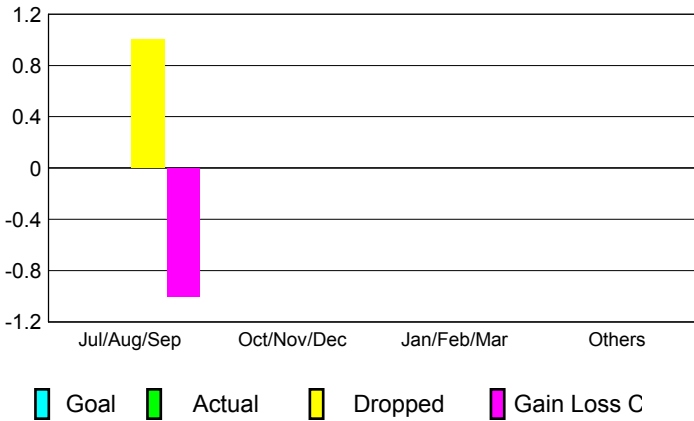

GMT: **MICHAEL BUTLER**

Location: **MISSOURI**

GMT CA: **1**

CLUBS

Month	New Club Goal	Actual New Clubs	Actual Dropped Clubs	Gain/Loss of Clubs
2012-2013				
Jul/Aug/Sep	0	0	1	-1
Oct/Nov/Dec	0	0	0	0
Jan/Feb/Mar	0	0	0	0
Apr/May/Jun	0	0	0	0
Totals	0	0	1	-1

Club Results 2012-2013

Goal, New, Dropped, Gain/Loss

YTD Status Quo Clubs 2012-2013

Status Quo Clubs Compared to Status Quo Members

Club Gain/Loss 2012-2013

MEMBERSHIP

Month	Net Memb Goal	Actual New Memb	Actual Dropped Memb	Gain/Loss of Memb
2012-2013				
Jul/Aug/Sep	0	29	35	-6
Oct/Nov/Dec	0	22	50	-28
Jan/Feb/Mar	0	18	30	-12
Apr/May/Jun	0	25	44	-19
Totals	0	94	159	-65