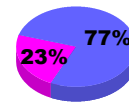

Club Results 2012-2013

Goal, New, Dropped, Gain/Loss

YTD Status Quo Clubs 2012-2013

Status Quo Clubs Compared to Status Quo Members

Club Gain/Loss 2012-2013

MEMBERSHIP

Month	Net Memb Goal	Actual New Memb	Actual Dropped Memb	Gain/Loss of Memb
2012-2013				
Jul/Aug/Sep	0	29	35	-6
Oct/Nov/Dec	0	22	50	-28
Jan/Feb/Mar	0	18	30	-12
Apr/May/Jun	0	25	44	-19
Totals	0	94	159	-65

Membership Results 2012-2013

Goal, New, Dropped, Gain/Loss

Gender Comparison 2012-2013

Membership Gain/Loss 2012-2013