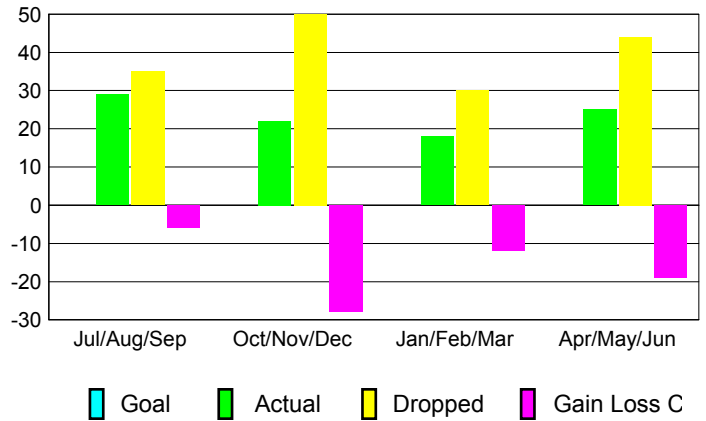

GMT: **MICHAEL BUTLER**

Location: **MISSOURI**

GMT CA: **1**

CLUBS

Month	New Club Goal	Actual New Clubs	Actual Dropped Clubs	Gain/Loss of Clubs
2012-2013				
Jul/Aug/Sep	0	0	1	-1
Oct/Nov/Dec	0	0	0	0
Jan/Feb/Mar	0	0	0	0
Apr/May/Jun	0	0	0	0
Totals	0	0	1	-1

Club Results 2012-2013

Goal, New, Dropped, Gain/Loss

YTD Status Quo Clubs 2012-2013

Status Quo Clubs Compared to Status Quo Members

Club Gain/Loss 2012-2013

MEMBERSHIP

Month	Net Memb Goal	Actual New Memb	Actual Dropped Memb	Gain/Loss of Memb
2012-2013				
Jul/Aug/Sep	0	29	35	-6
Oct/Nov/Dec	0	22	50	-28
Jan/Feb/Mar	0	18	30	-12
Apr/May/Jun	0	25	44	-19
Totals	0	94	159	-65

Membership Results 2012-2013

Goal, New, Dropped, Gain/Loss

Gender Comparison 2012-2013

Membership Gain/Loss 2012-2013